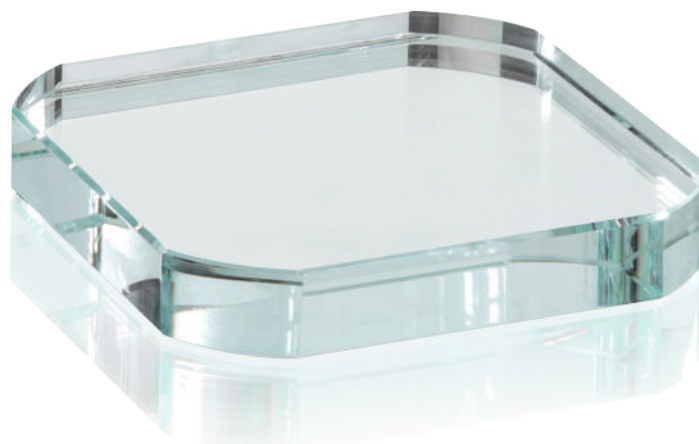

Standard box